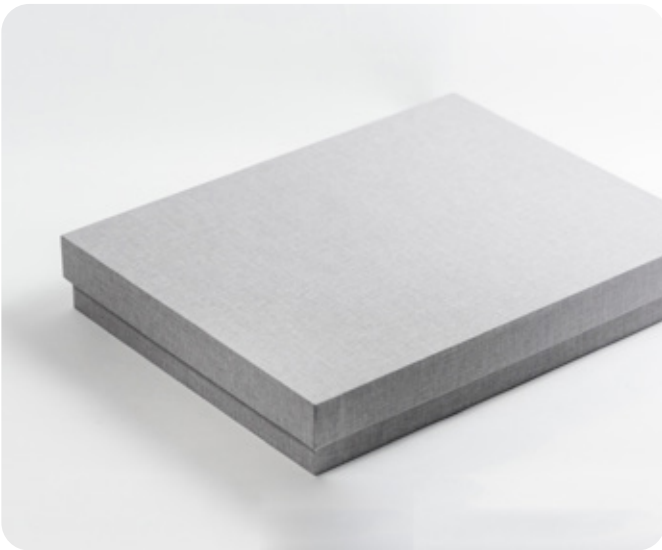

BOX WITH LID