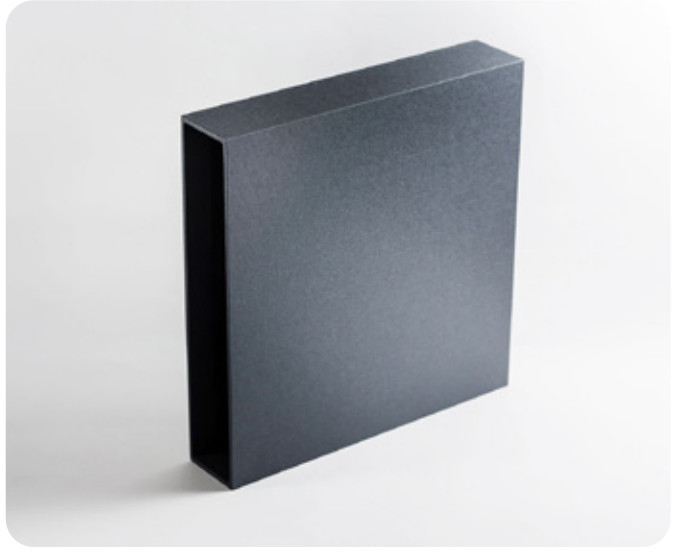

SLIP-IN BOX